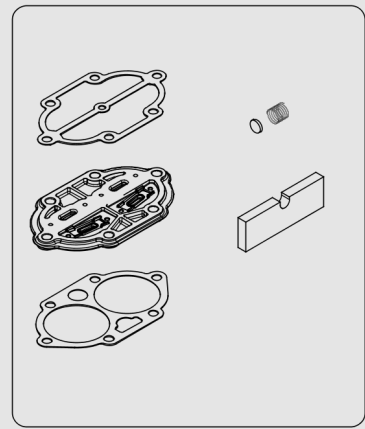

1127340500-1127340700\_User manual ..... 1

Appendix A:Pages Index ..... A

Appendix B:Parts Index ..... B

Service kit

Item	Part No.	Name	Qty	Uom
305	1129700843	Air filter	1	EA
325	1129703272	Valve plate kit	1	EA
330	1124080913	Upgrade kit	1	EA
335	1129703271	Joints kit	1	EA
375	1126000788	Bottle 1L FIAC Performance oil	1	EA
PK1	1124080912	Performance kit	1	EA
KM1	1124080911	Easy kit	1	EA
HDK	1124080914	Heavy duty kit	1	EA

Pump

Item	Part No.	Name	Qty	Uom
001	1129701075	Crankcase	1	EA
002	1127570548	Cylinder	1	EA
003	1127570014	Head	1	EA
004	1129102561	Crankshaft	1	EA
005	1129701076	Crankcase Cover	1	EA
006	1124230128	Valve Plate	1	EA
008	1129102594	Conrod	2	EA
012	1129102525	Piston	2	EA
014	1129102522	Piston Pin	2	EA
015	1129100134	Snap ring	4	EA
016	1129102523	Piston Ring AC	2	EA
017	1129102524	Piston Ring ROS	2	EA
018	1129100286	Piston Ring ROF	2	EA
026	1129102563	Non drive end bearing housing	1	EA
027	1129102564	Drive end bearing housing	1	EA
030	1127060018	Bearing 6203	1	EA
031	1127060020	Bearing 6204	1	EA
032	1129700408	Oil sight glass	1	EA
033	1129100579	Oil fill plug	1	EA
034	1129102562	Oil seal	1	EA
037	1127210043	Filter cover	1	EA
038	1127450803	Filter plate	1	EA
060	1129701077	Crankcase gasket	1	EA
061	1129102565	Crankcase-cylinder gasket	1	EA
062	1129100502	Cylinder-Plate gasket	1	EA
064	1129102567	Plate-Head gasket	1	EA
065	1129102592	Cover gasket	1	EA
112	1127080016	Delivery pipe fitting	1	EA
380	1127210001	Filter cartridge	1	EA