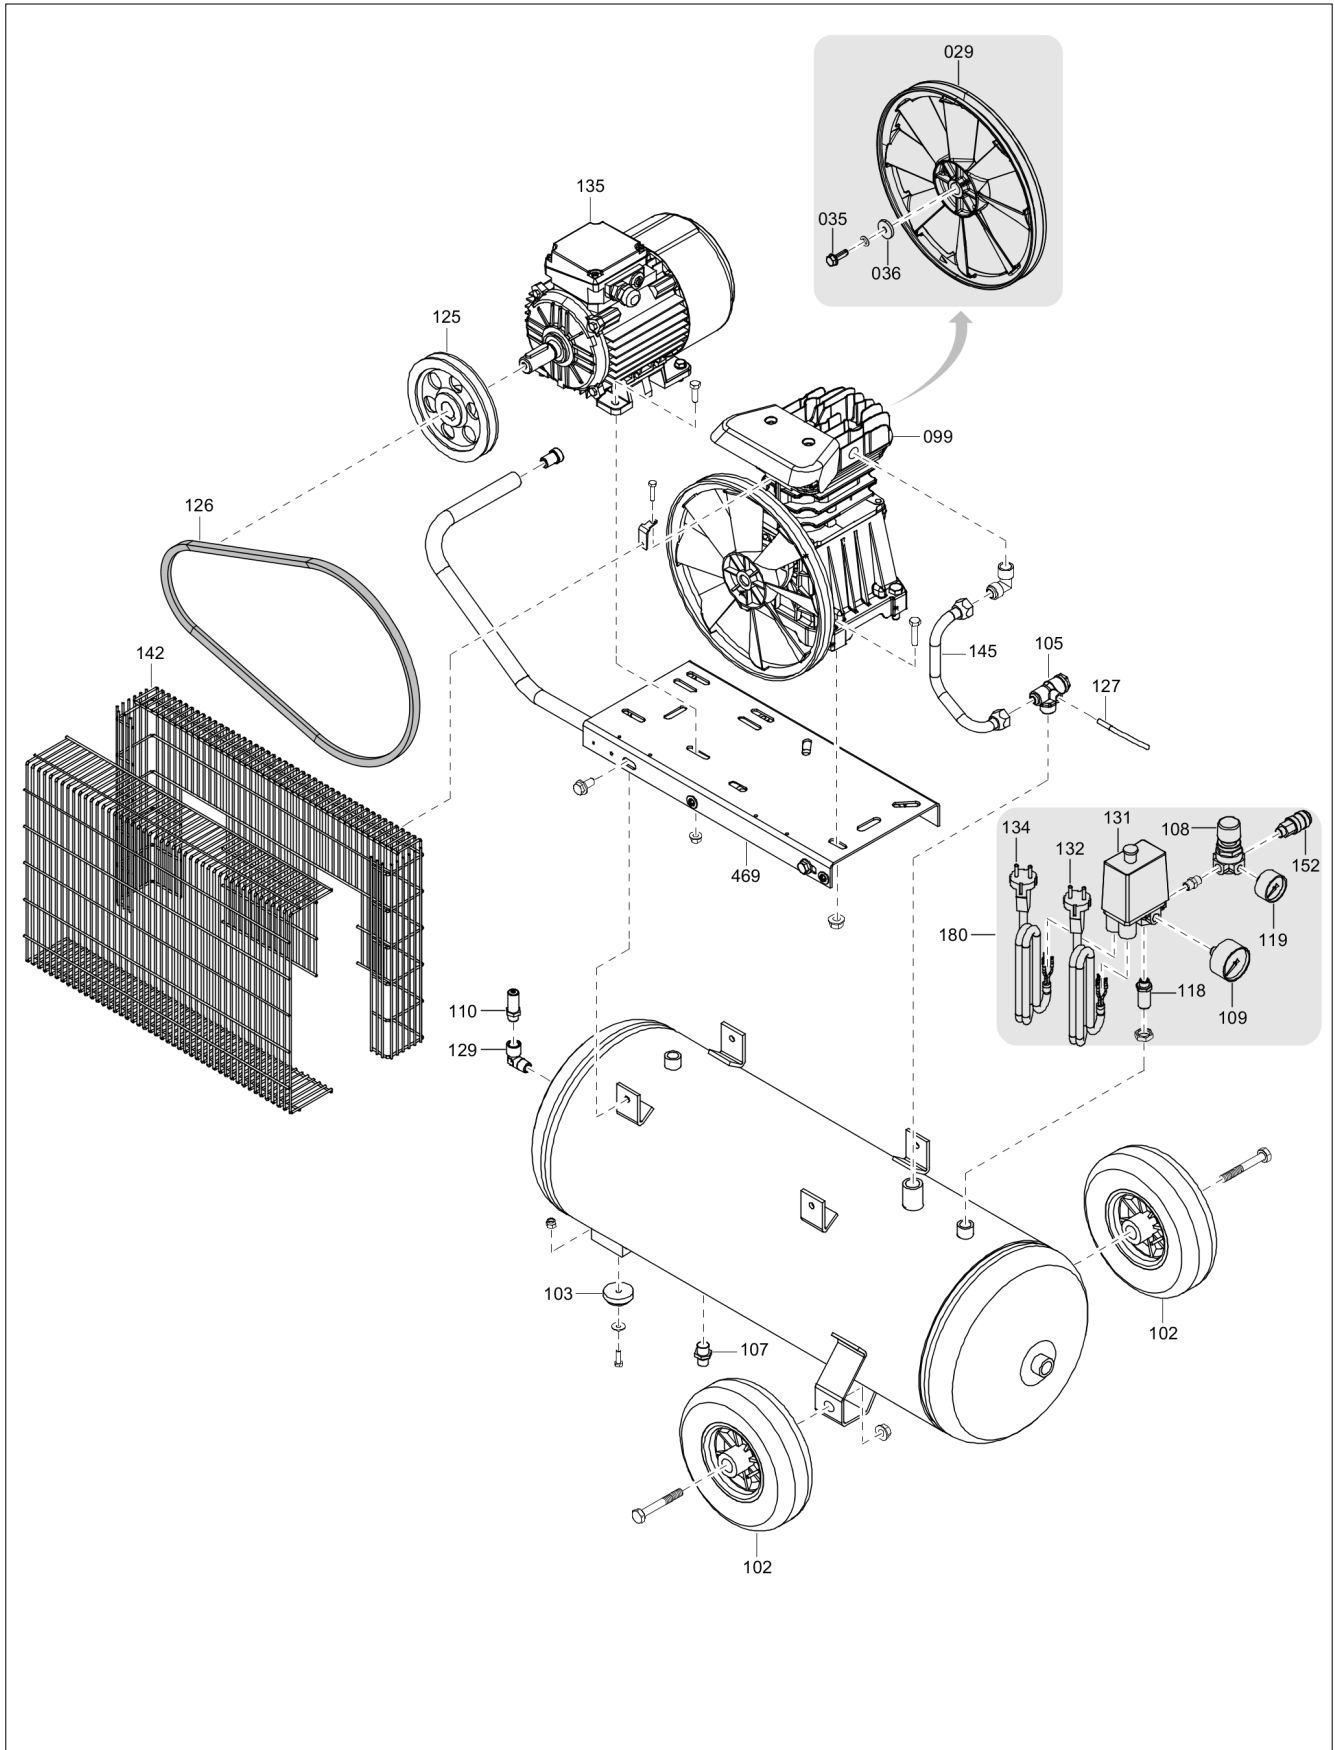

Compressor package

Item	Part No.	Name	Qty	Uom
029	1129102569	Flywheel	1	EA
035	1127010222	Screw	1	EA
036	1127030027	Washer	1	EA
099	1129740083	Pump	1	EA
102	1127260007	Wheel	2	EA
103	1127360014	Rubber foot	2	EA
105	1127190023	Non-return valve	1	EA
107	1127130016	Drain tap	1	EA
108	1127100064	Pressure reducer	1	EA
109	1127110030	Gauge	1	EA
110	1127190209	Safety valve	1	EA
118	1127080806	Pressure switch fitting	1	EA
119	1127110024	Pressure gauge	1	EA
125	1127400806	Pulley	1	EA
126	1127370006	Belt	1	EA
127	1127230001	Rilsan tube	AR	EA
129	1127080013	Elbow fitting	1	EA
131	1127250045	Pressure switch	1	EA
132	1127320802	Power cable	1	EA
134	1127320803	Cable	1	EA
135	1127380001	Motor	1	EA
142	1127240022	Belt guard	1	EA
145	1127230168	Delivery pipe	1	EA
152	1127130057	Universal coupling	1	EA
180	1124050110	Pressure switch kit	1	EA
469	1125010179	Motor base	1	EA