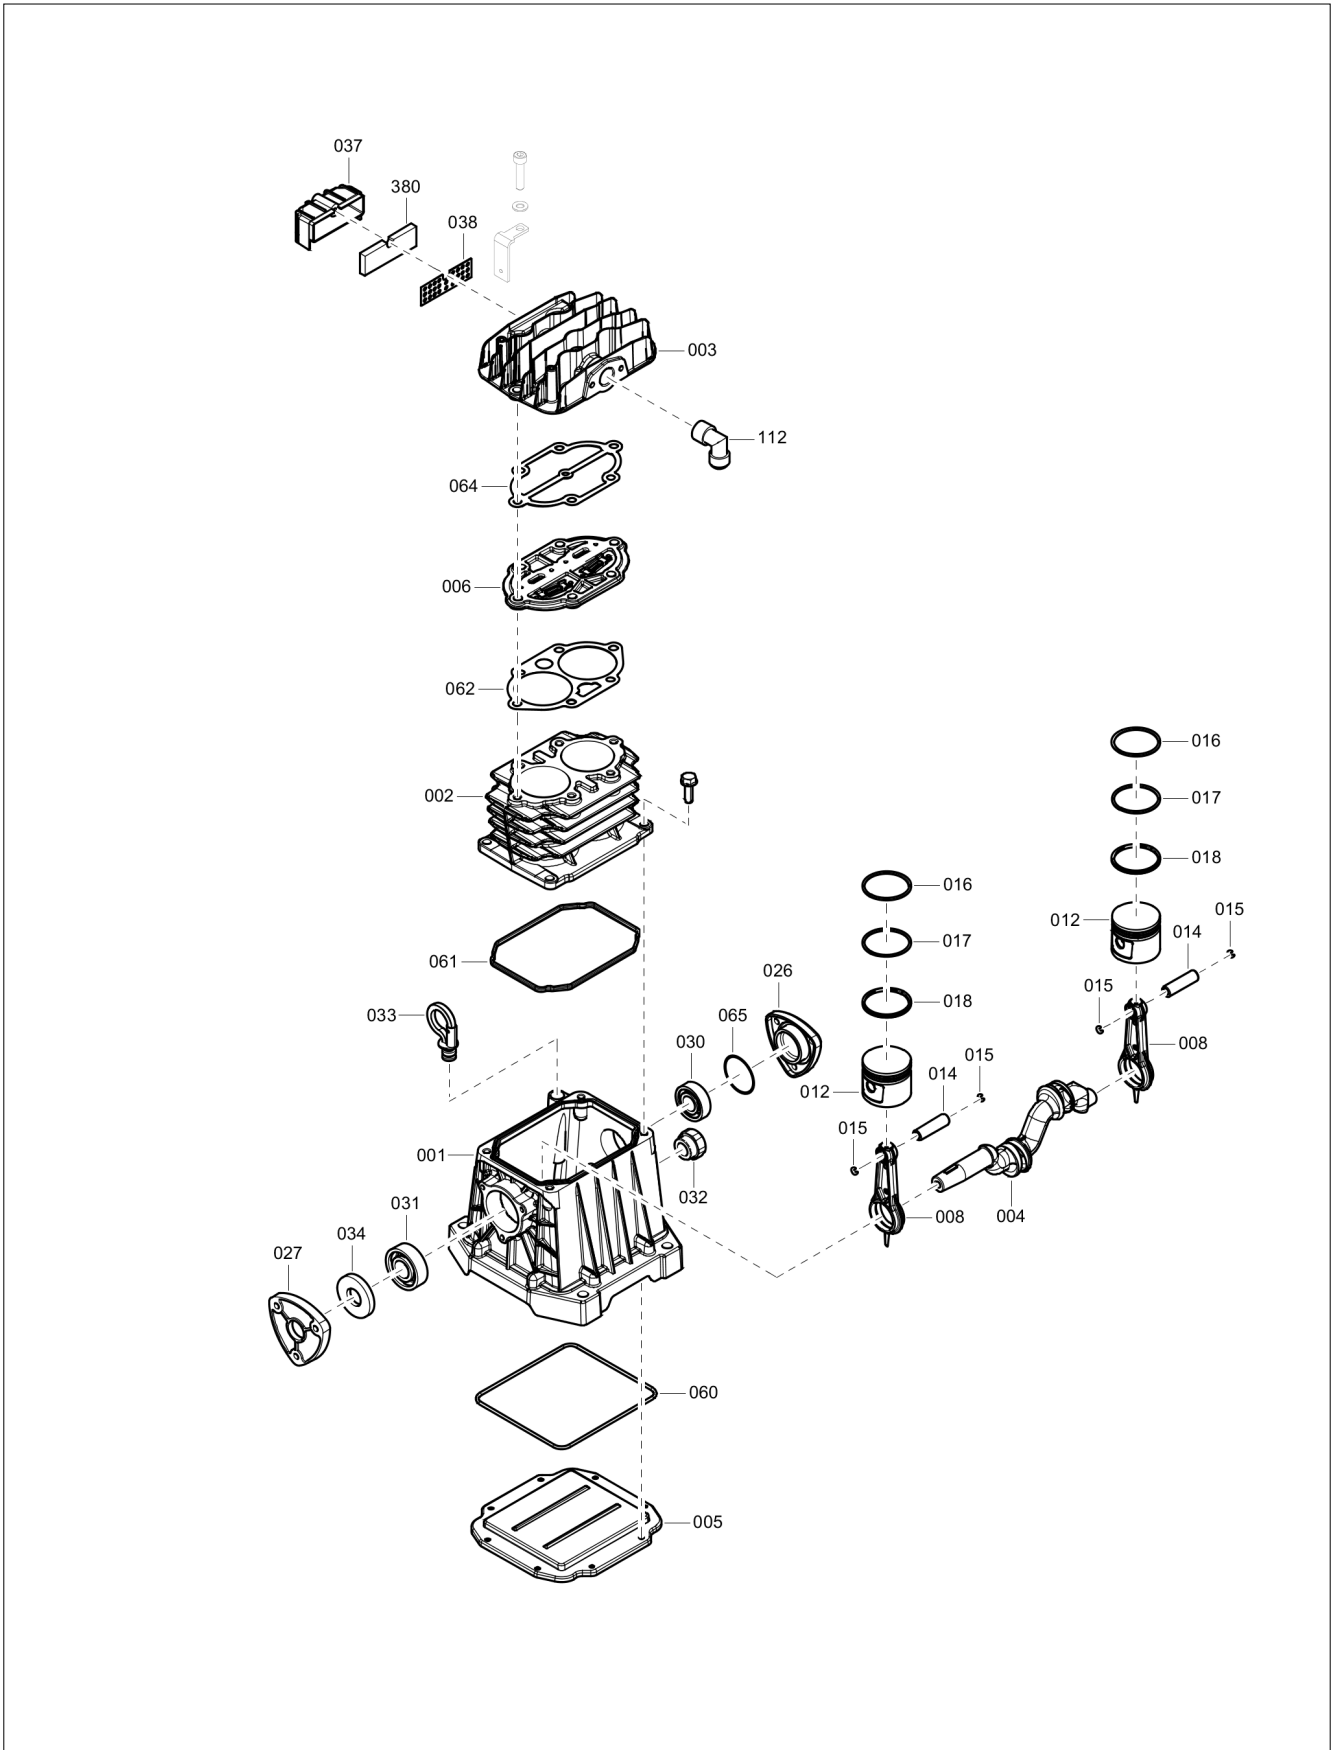

### Compressor package

Item	Part No.	Name	Qty	Uom
029	1129102569	Flywheel	1	EA
035	1127010222	Screw	1	EA
036	1127030027	Washer	1	EA
099	1129740083	Pump	1	EA
102	1127260007	Wheel	2	EA
103	1127360014	Rubber foot	2	EA
105	1127190023	Non-return valve	1	EA
107	1127130016	Drain tap	1	EA
108	1127100064	Pressure reducer	1	EA
109	1127110030	Gauge	1	EA
110	1127190209	Safety valve	1	EA
118	1127080806	Pressure switch fitting	1	EA
119	1127110024	Pressure gauge	1	EA
125	1127400806	Pulley	1	EA
126	1127370006	Belt	1	EA
127	1127230001	Rilsan tube	AR	EA
129	1127080013	Elbow fitting	1	EA
131	1127250045	Pressure switch	1	EA
132	1127320802	Power cable	1	EA
134	1127320803	Cable	1	EA
135	1127380001	Motor	1	EA
142	1127240022	Belt guard	1	EA
145	1127230168	Delivery pipe	1	EA
152	1127130057	Universal coupling	1	EA
180	1124050110	Pressure switch kit	1	EA
469	1125010179	Motor base	1	EA

Pump

Item	Part No.	Name	Qty	Uom
001	1129701075	Crankcase	1	EA
002	1127570548	Cylinder	1	EA
003	1127570014	Head	1	EA
004	1129102561	Crankshaft	1	EA
005	1129701076	Crankcase Cover	1	EA
006	1124230128	Valve Plate	1	EA
008	1129102594	Conrod	2	EA
012	1129102525	Piston	2	EA
014	1129102522	Piston Pin	2	EA
015	1129100134	Snap ring	4	EA
016	1129102523	Piston Ring AC	2	EA
017	1129102524	Piston Ring ROS	2	EA
018	1129100286	Piston Ring ROF	2	EA
026	1129102563	Non drive end bearing housing	1	EA
027	1129102564	Drive end bearing housing	1	EA
030	1127060018	Bearing 6203	1	EA
031	1127060020	Bearing 6204	1	EA
032	1129700408	Oil sight glass	1	EA
033	1129100579	Oil fill plug	1	EA
034	1129102562	Oil seal	1	EA
037	1127210043	Filter cover	1	EA
038	1127450803	Filter plate	1	EA
060	1129701077	Crankcase gasket	1	EA
061	1129102565	Crankcase-cylinder gasket	1	EA
062	1129100502	Cylinder-Plate gasket	1	EA
064	1129102567	Plate-Head gasket	1	EA
065	1129102592	Cover gasket	1	EA
112	1127080016	Delivery pipe fitting	1	EA
380	1127210001	Filter cartridge	1	EA