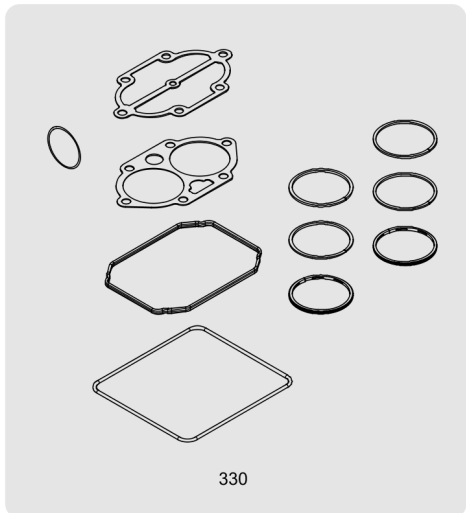

1127340500-1127340700\_User manual ..... 1

Appendix A:Pages Index ..... A

Appendix B:Parts Index ..... B

Service kit

Item	Part No.	Name	Qty	Uom
305	1129700843	Air filter	1	EA
325	1129703272	Valve plate kit	1	EA
330	1124080913	Upgrade kit	1	EA
335	1129703271	Joints kit	1	EA
375	1126000788	Bottle 1L FIAC Performance oil	1	EA
PK1	1124080912	Performance kit	1	EA
KM1	1124080911	Easy kit	1	EA
HDK	1124080914	Heavy duty kit	1	EA