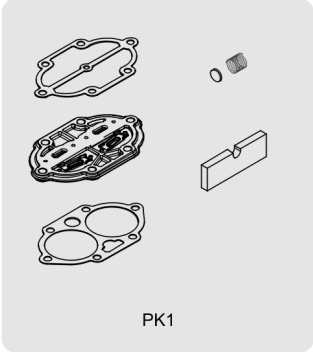

**Service kit**

1122000019\_00 Service kits ..... 2-1

**Lubricants**

1121430448\_00 Lubricants ..... 3-1

**Compressor package**

1121430448\_00 Compressor package ..... 4-1

**Pump**

1129740083\_00 Pump ..... 5-1

1127340500-1127340700\_User manual ..... 1

Appendix A:Pages Index ..... A

Appendix B:Parts Index ..... B

Service kit

Item	Part No.	Name	Qty	Uom
305	1129700843	Air filter	1	EA
325	1129703272	Valve plate kit	1	EA
330	1124080913	Upgrade kit	1	EA
335	1129703271	Joints kit	1	EA
375	1126000788	Bottle 1L FIAC Performance oil	1	EA
PK1	1124080912	Performance kit	1	EA
KM1	1124080911	Easy kit	1	EA
HDK	1124080914	Heavy duty kit	1	EA